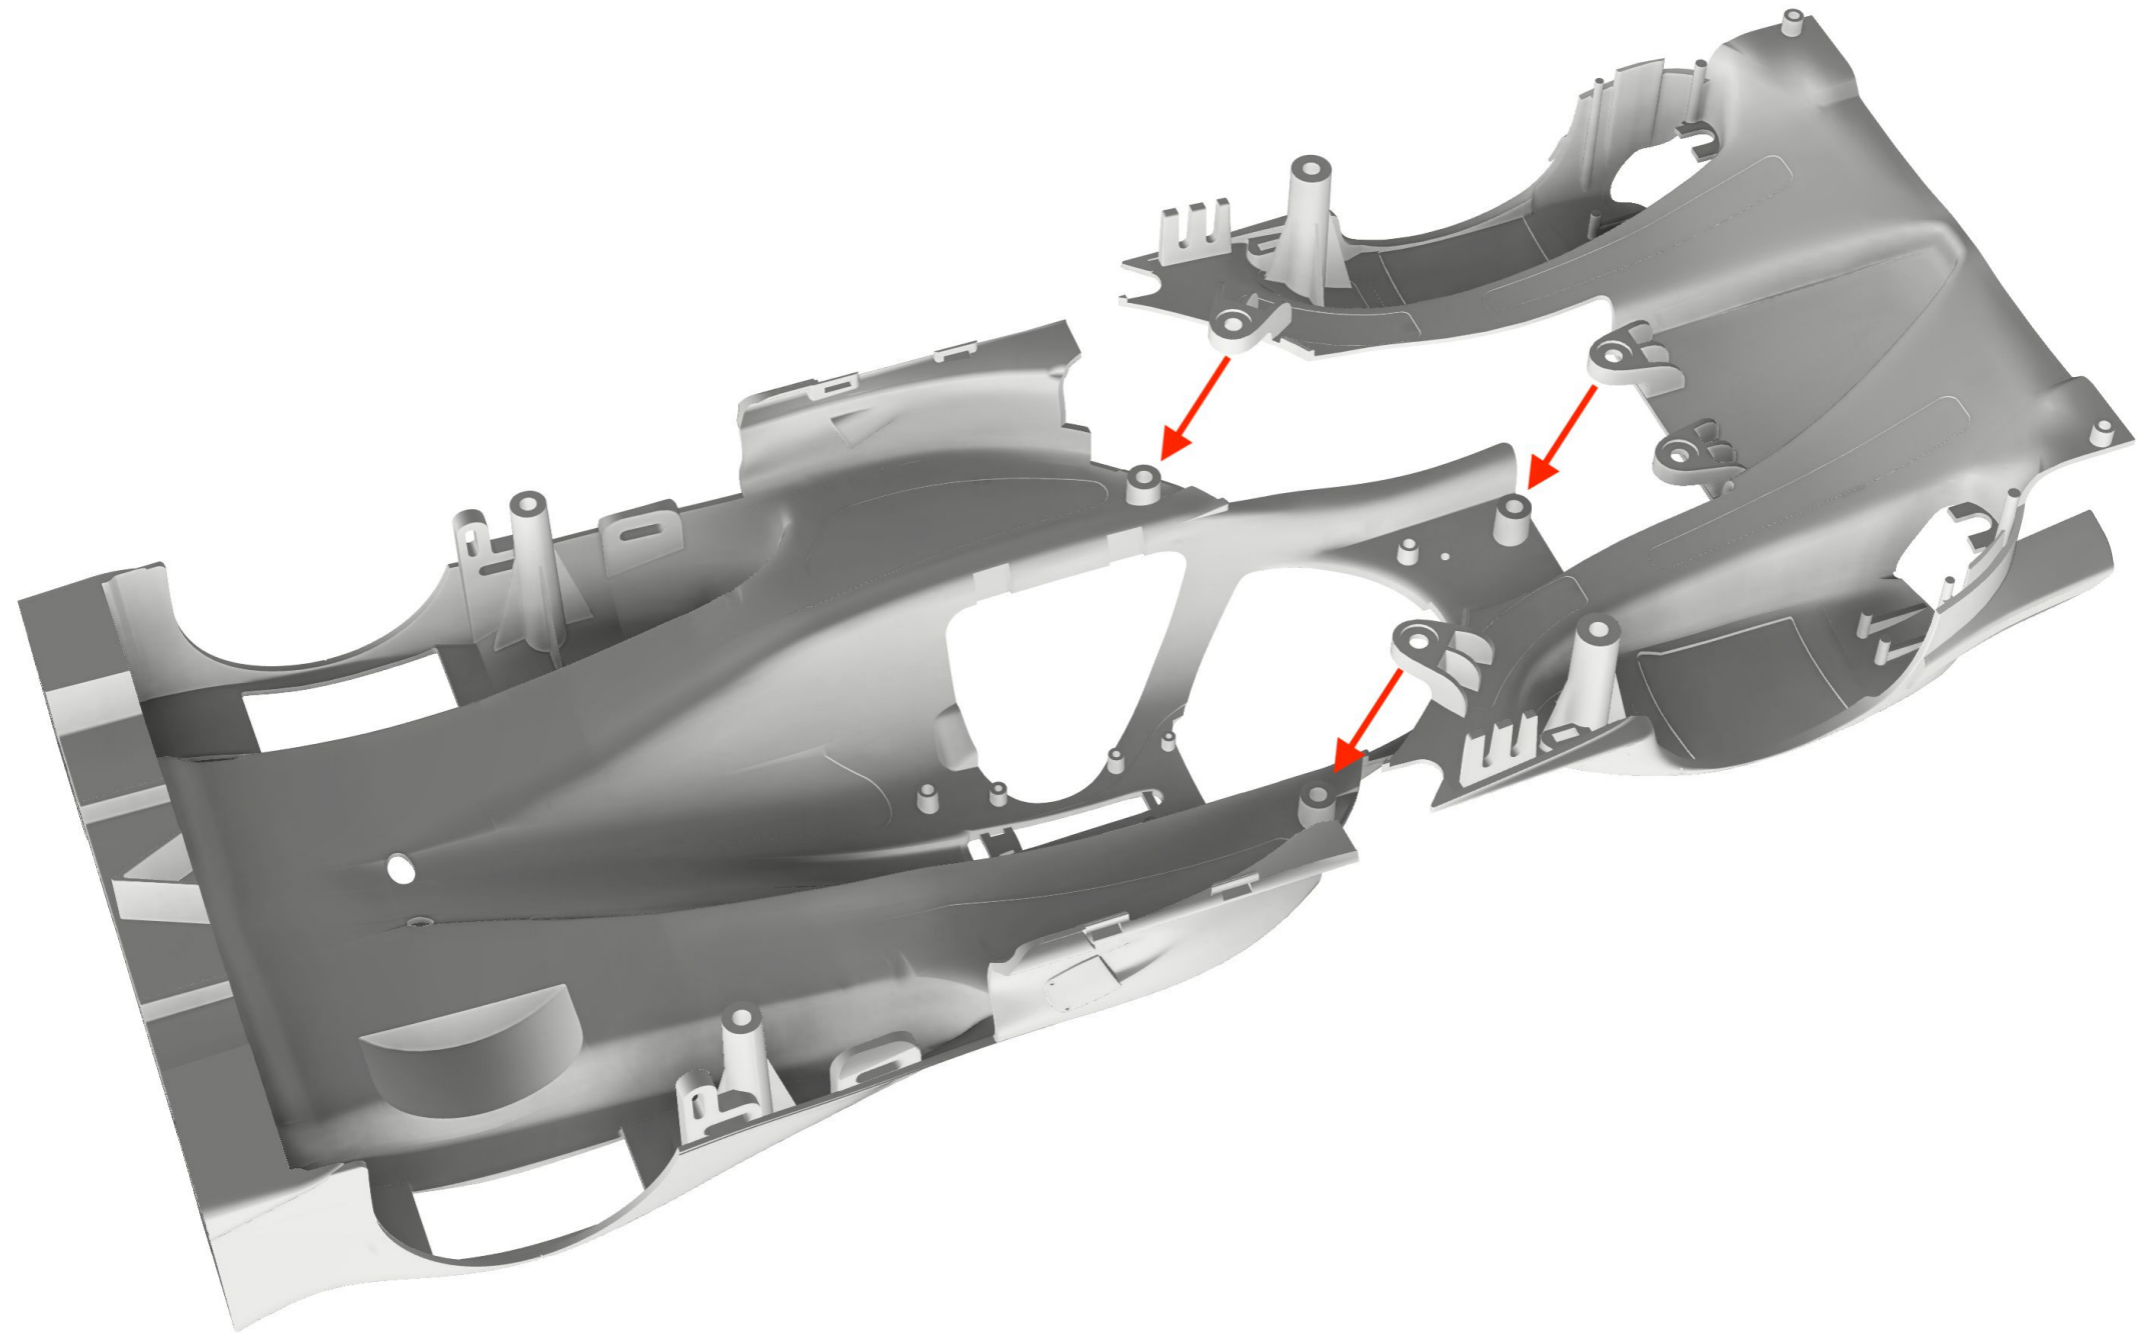

**ORECA 07 LMP2 1/24**

**ORECA 07 LMP2 1/24**

**COCKPIT ASSEMBLY**

**COCKPIT ASSEMBLY**

## ORECA 07 LMP2 1/24

### BODY ASSEMBLY

*Use x4 M2x4mm screws provided*

**ORECA 07 LMP2 1/24**

**BODY ASSEMBLY**

**ORECA 07 LMP2 1/24**

**BODY ASSEMBLY**

# ORECA 07 LMP2 1/24