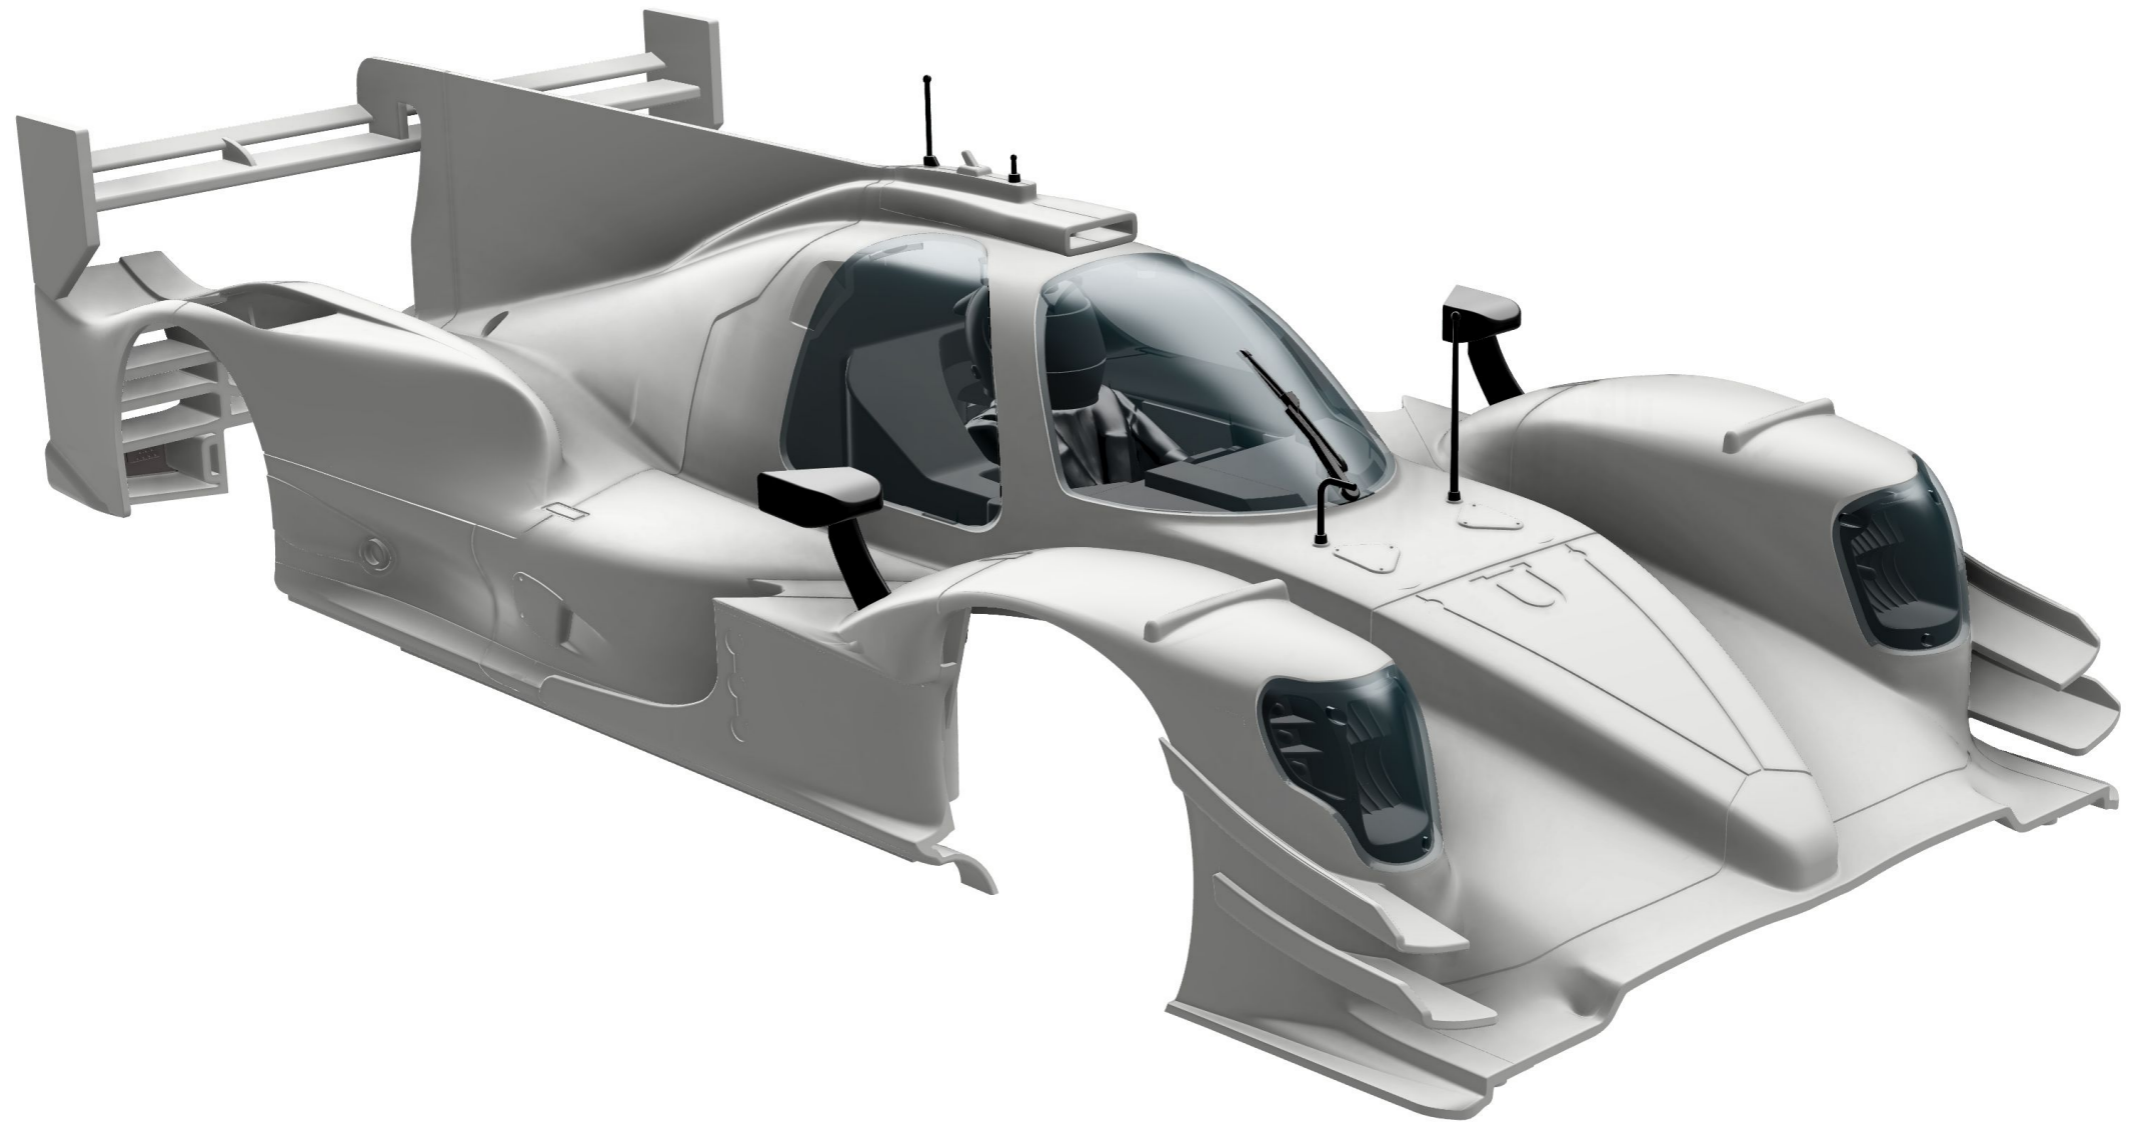

**ORECA 07 LMP2 1/24**

**ORECA 07 LMP2 1/24**

**COCKPIT ASSEMBLY**

**COCKPIT ASSEMBLY**

## ORECA 07 LMP2 1/24

### BODY ASSEMBLY

*Use x4 M2x4mm screws provided*

**ORECA 07 LMP2 1/24**

**BODY ASSEMBLY**

**ORECA 07 LMP2 1/24**

**BODY ASSEMBLY**