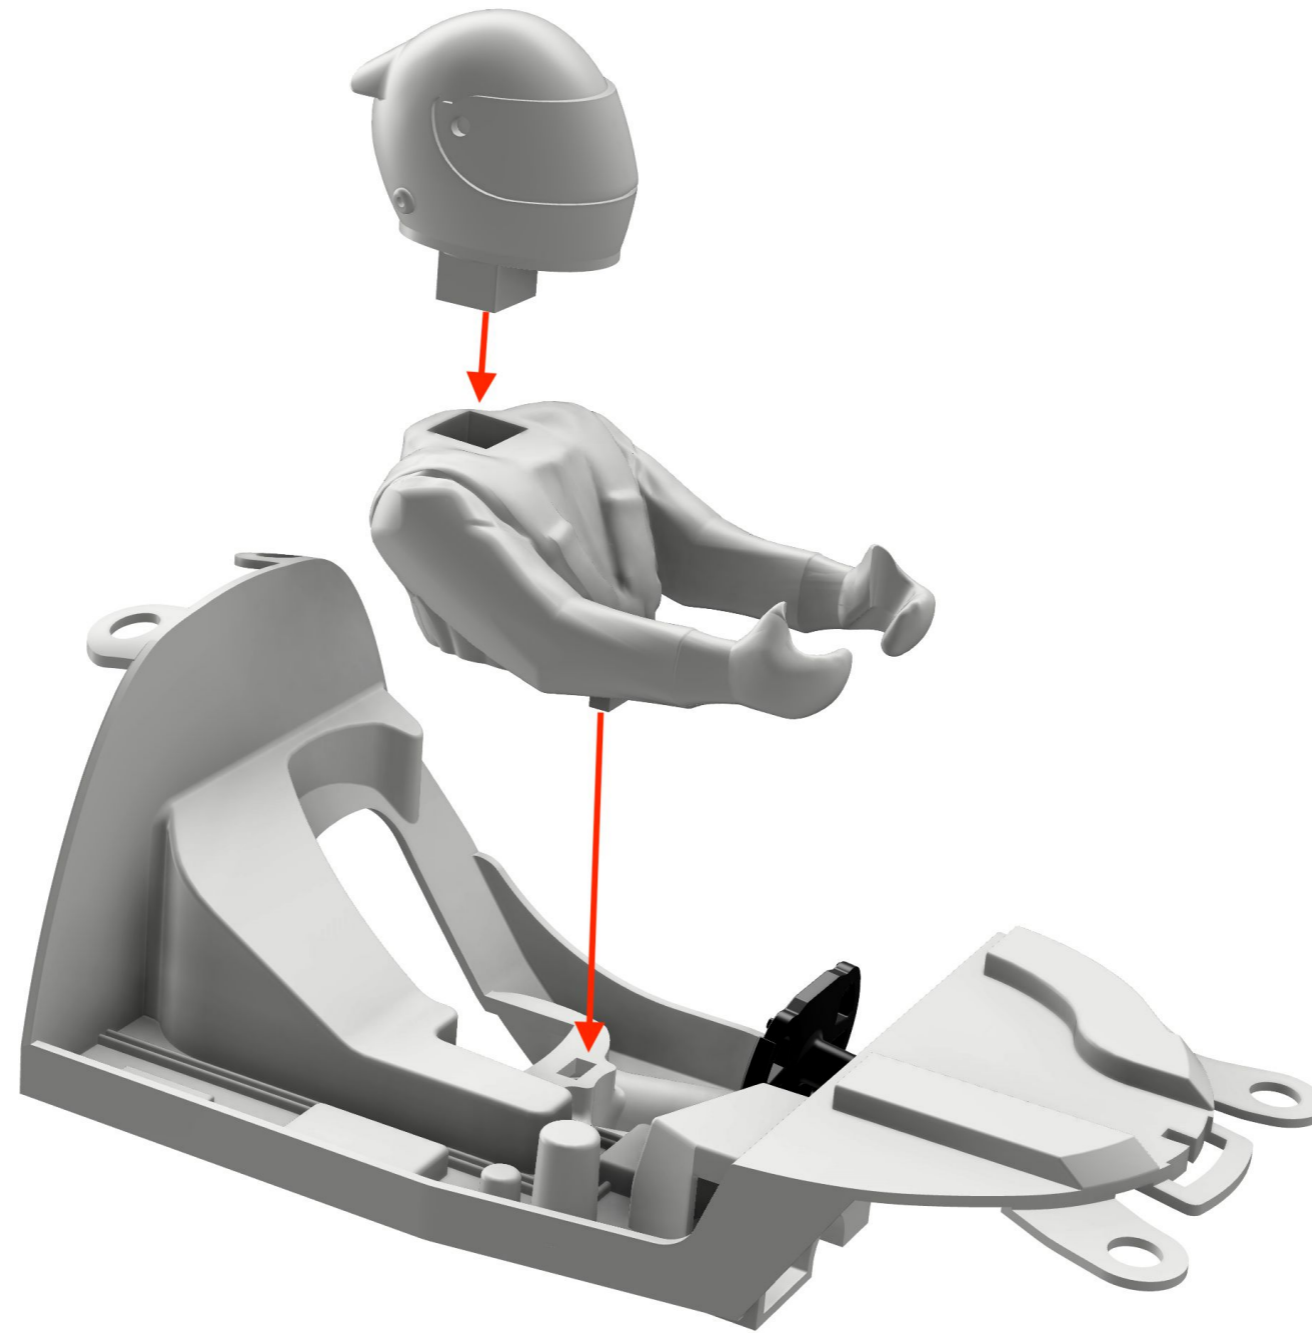

ACURA ARX-05 LMP2 1/24

ACURA ARX-05 LMP2 1/24

COCKPIT ASSEMBLY

ACURA ARX-05 LMP2 1/24

COCKPIT ASSEMBLY

ACURA ARX-05 LMP2 1/24

BODY ASSEMBLY

Use x4 M2x4mm screws provided